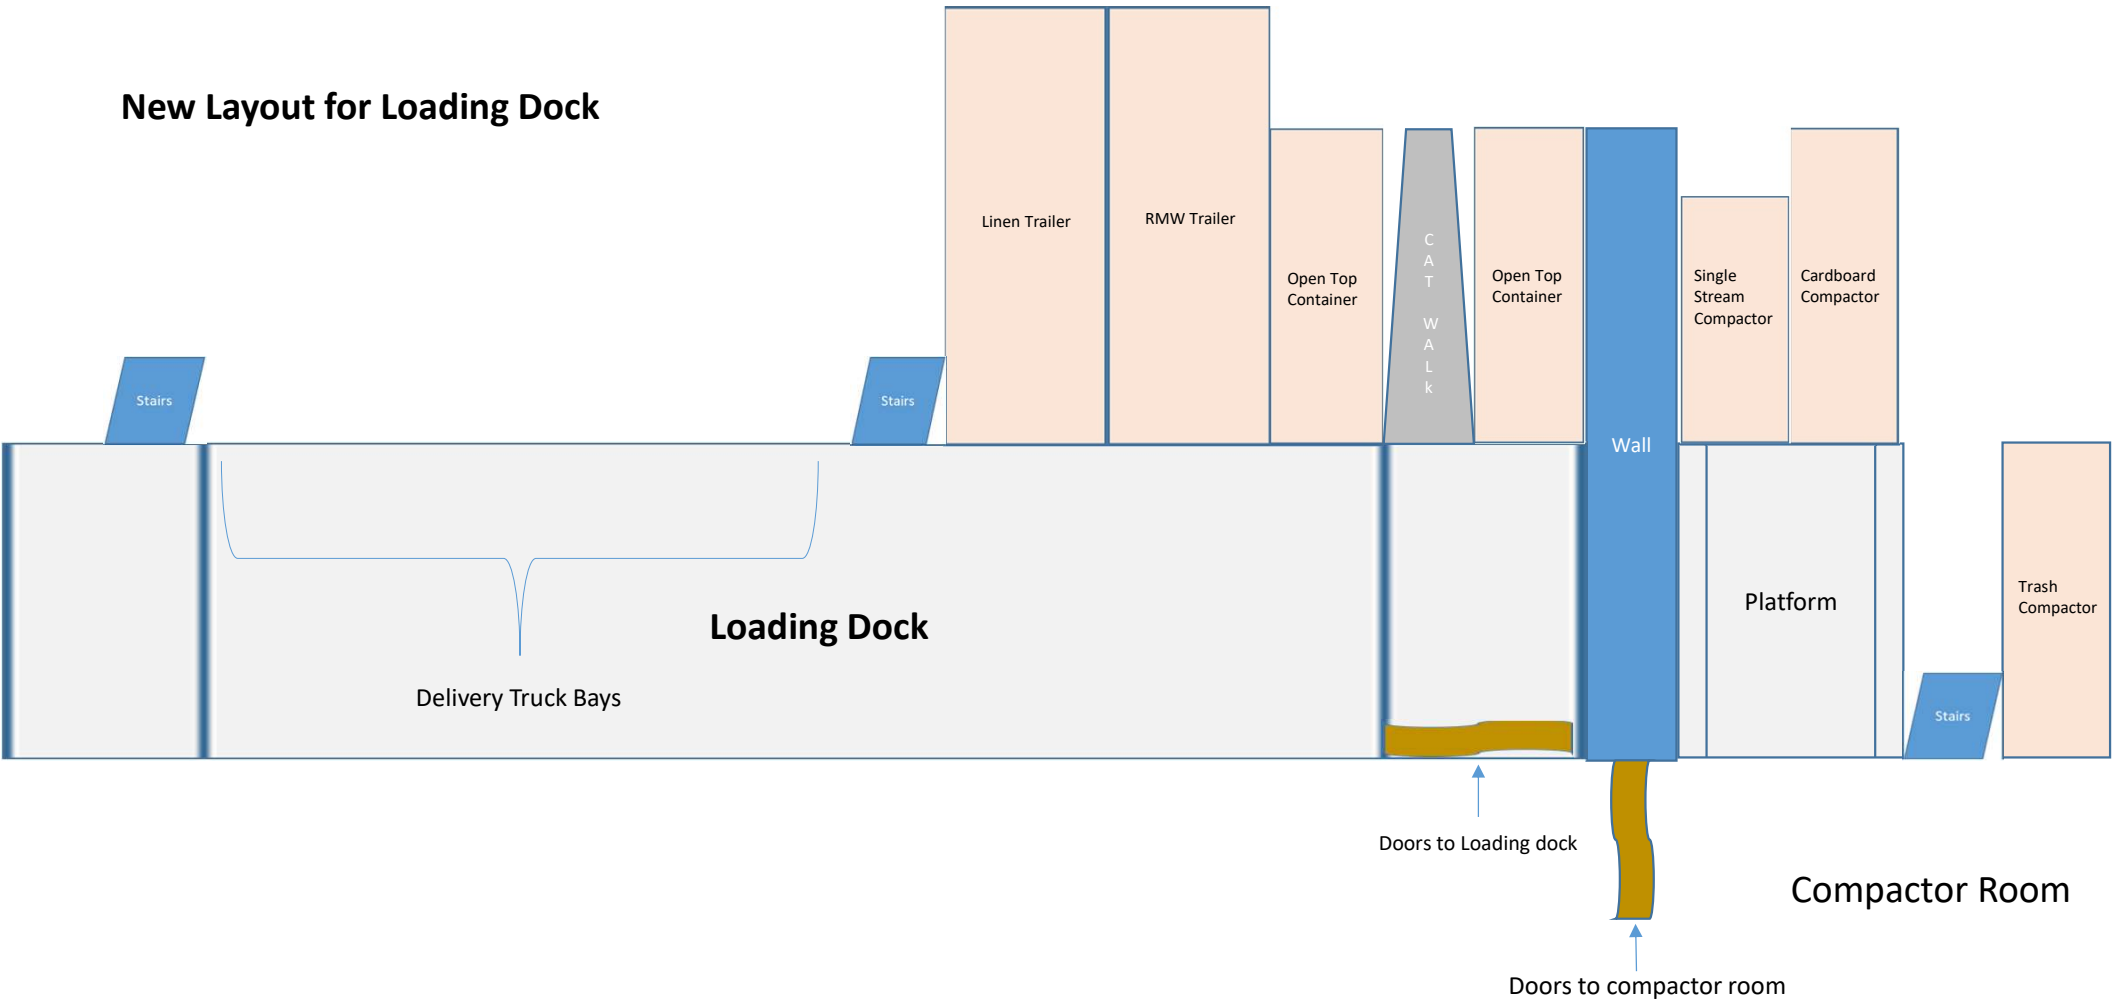

New Layout for Loading Dock

NOT TO SCALE